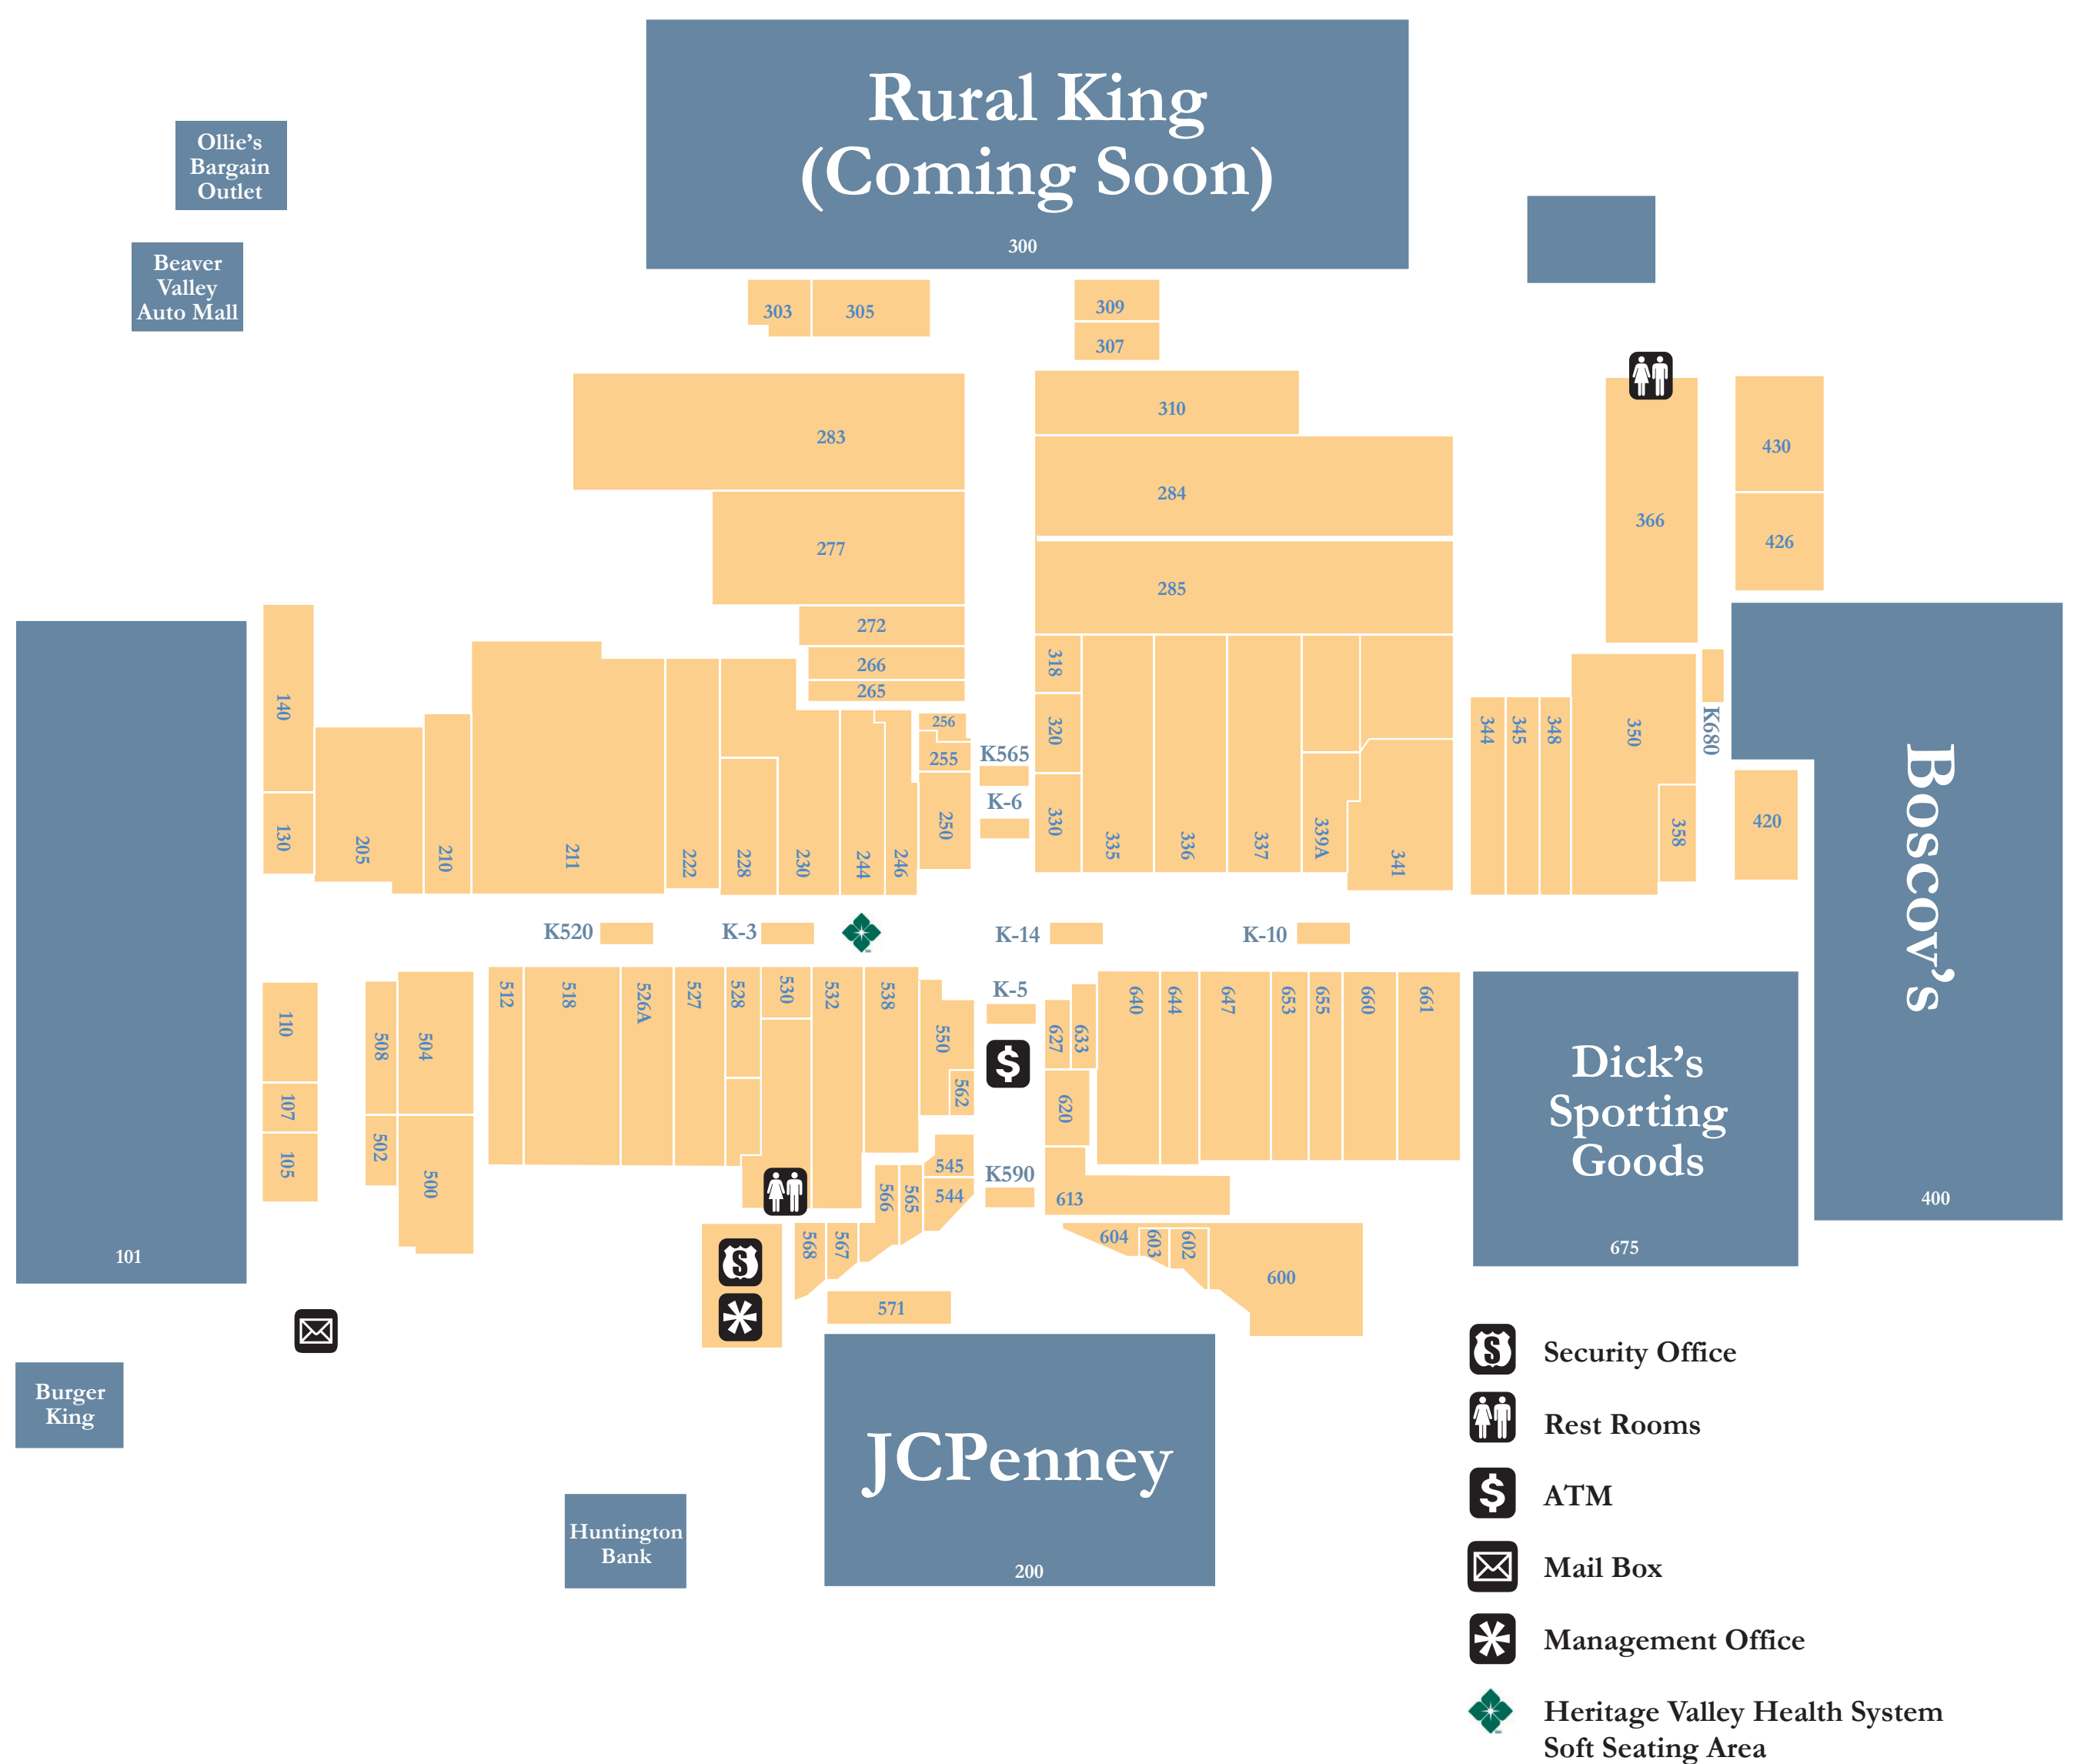

BEAVER VALLEY MALL

OF THE COMMUNITY

Department Stores

- 400 Boscov's
- 675 Dick's Sporting Goods
- 200 JCPenney
- 300 Rural King (Coming Soon)

Women's & Men's Apparel

- 518 American Eagle Outfitters
- 339A Champs Sports
- 344 Christopher & Banks
- 655 Hot Topic
- 653 Journeys
- 400 Motherhood Maternity in Boscov's
- 244 PacSun
- 647 Victoria's Secret

Children's Apparel

- 532 The Children's Place
- 528 Gymboree
- 538 Justice

Cards, Gifts & Books

- 310 Amy's Hallmark
- 222 Books-A-Million
- 348 Deer Creek Winery
- 640 Go! Calendars & Games
- OP Ollie's Bargain Outlet
- 526A Spencer's

Food & Restaurant

- 566 Antony's Pizzeria
- 256 Auntie Anne's
- OP Burger King
- 604 Charley's Philly Steaks
- 544 Chick-fil-A
- 602 China Max
- 600 Shogun Hibachi
- 565 Subway

Health & Beauty

- 228 Bath & Body Works
- 508 Beaver Valley Barber Shop
- 661 General Nutrition Center
- 502 Head Hunters
- 130 Home Spa
- 200 JCPenney Hair Salon
- 358 Mastercuts
- 110 NY Nails and Spa
- 283 Planet Fitness
- 307 Regis Hairstylists
- 200 Sephora in JCPenney
- 345 Venetian Nails
- 420 Vitamin World

Shoes

- 211 Encore Shoes/Shoe Dept.
- 653 Journeys
- 210 Payless ShoeSource

Sporting Goods & Apparel

- 339A Champs Sports
- 675 Dick's Sporting Goods
- 545 Lids