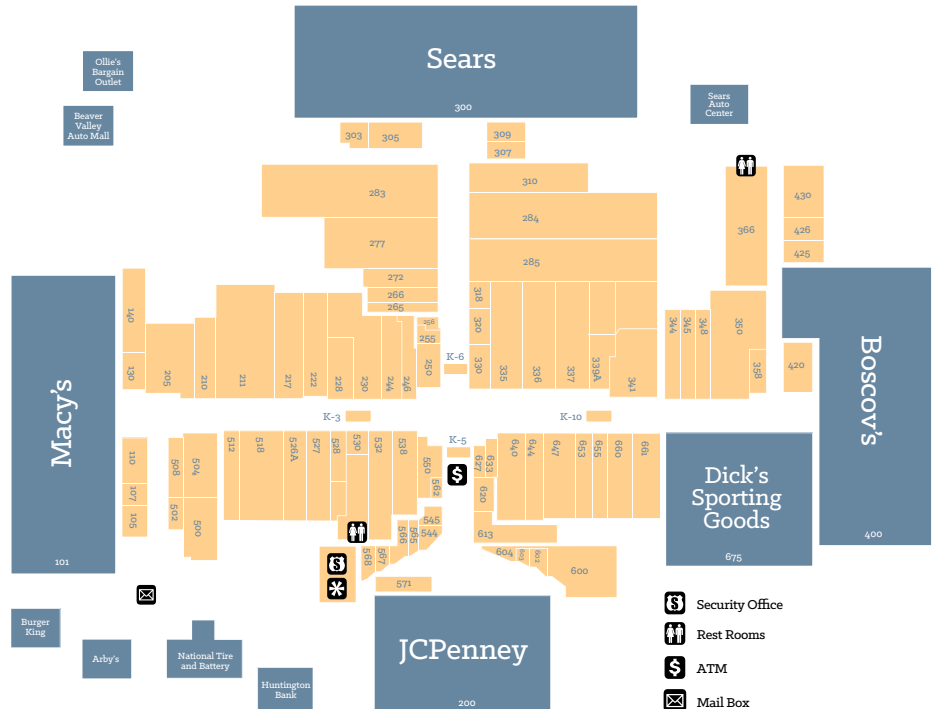

### Department Stores

- 400 Boscov's
- 675 Dick's Sporting Goods
- 200 JCPenney
- 101 Macy's
- 300 Sears

### Cards, Gifts & Books

- 310 Amy's Hallmark
- 222 Books-A-Million
- 266 Deer Creek Winery
- OP Ollie's Bargain Outlet
- 526A Spencer's
- 512 Things Remembered

### Food & Restaurants

- 566 Antony's Pizzeria
- OP Arby's
- 567 Asian Wok
- 500 Bocktown Beer & Grill
- OP Burger King
- 604 Charley's Steakery
- 544 Chick-fil-A
- 602 China Max
- 562 Potato Planet
- 600 Shogun Hibachi
- 565 Subway

### Health & Beauty

- 228 Bath & Body Works
- 508 Beaver Valley Barber Shop
- 661 General Nutrition Center
- 502 Head Hunters
- 130 Home Spa
- 200 JCPenney Hair Salon
- 358 Mastercuts
- 255 Mia Testarossa
- 110 NY Nails and Spa
- 283 Planet Fitness